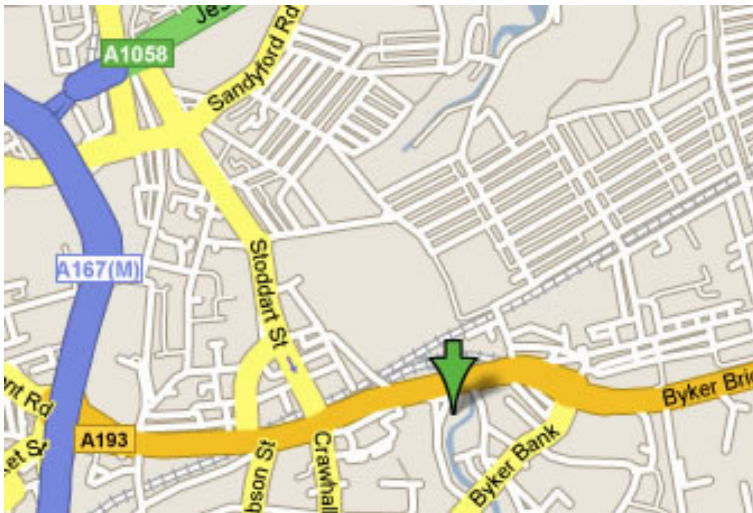

▶ Finding Us

Address: Stepney Bank Stables, Stepney Bank, Newcastle upon Tyne, NE1 2PN (Indoor Arena)

Directions: Drive up the A193 (Byker Bridge) coming from the central motorway (A167) until you come to traffic lights with a pub (The Tanners Arms) on the corner (it will be on the right hand side of the road). At these lights turn right and then immediate left beside the pub, heading down the bank. The road bears right towards the bottom and at this point take a right hand turn into the parking area of the stables.