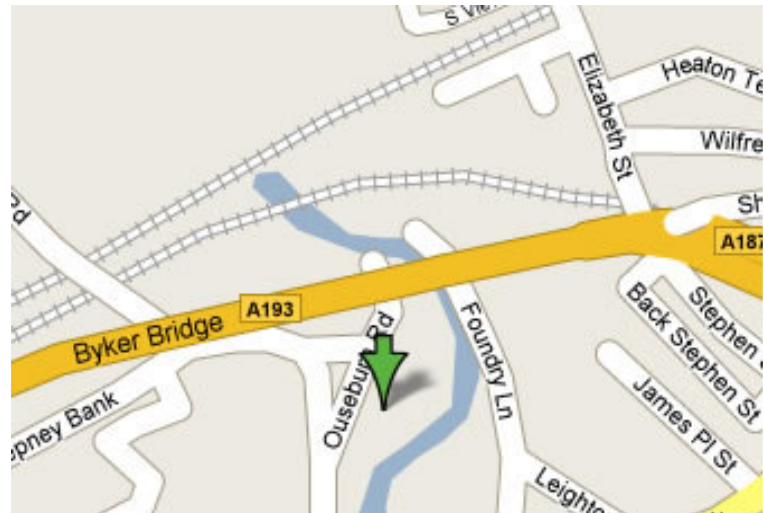

▶ Finding Us

Address: Stepney Bank Stables, Stepney Bank, Newcastle upon Tyne, NE1 2PN (Indoor Arena)

Directions: Drive up the A193 (Byker Bridge) coming from the central motorway (A167) until you come to traffic lights with a pub (The Tanners Arms) on the corner (it will be on the right hand side of the road). At these lights turn right and then immediate left beside the pub, heading down the bank. The road bears right towards the bottom and at this point take a right hand turn into the parking area of the stables.